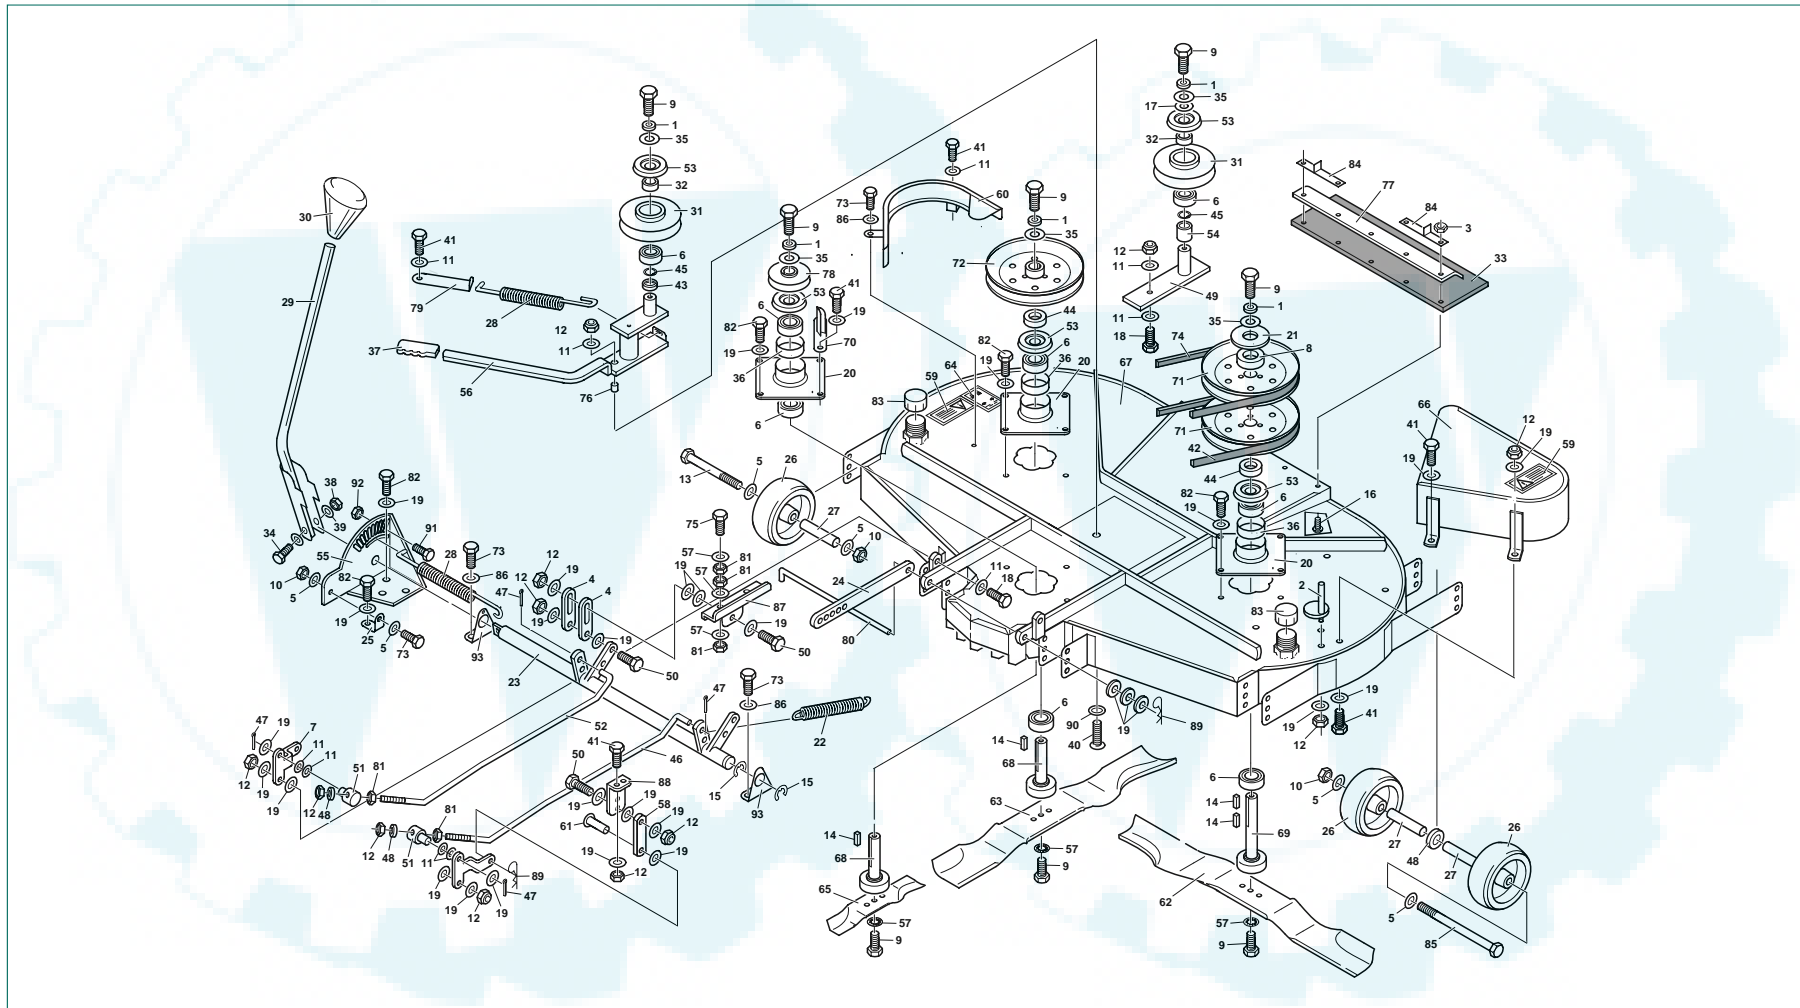

Westwood

48" (122cm) Contra-Rotating Cutter Deck

THE BEST OF BRITISH ENGINEERING